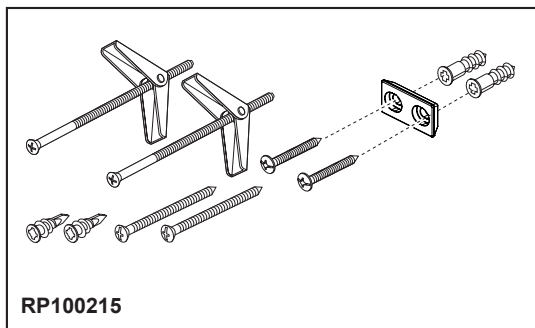

BRIZO®

ACCESSORIES

- Levoir® Collection
- Mini Towel Bar

STANDARD SPECIFICATIONS:

- Wood blocking is preferable behind all wall surfaces. If wood blocking is not available, try finding a wood stud to anchor at least one end of this accessory.
- Mounting hardware and mounting instructions included with product.
- Note: Plastic anchors, screws, toggle bolts, and mounting brackets are included with the mounting hardware.

WARRANTY

- Parts and Finish – Lifetime limited warranty; or for commercial purchasers, 10 years for multi-family residential (apartments and condominiums) and 5 years for all other commercial uses, in each case from the date the product is received by the original purchaser or their authorized representative (installation contractor, etc.).
- Please go to www.brizo.com for the complete details of our limited warranty.

▲ Designate proper finish suffix