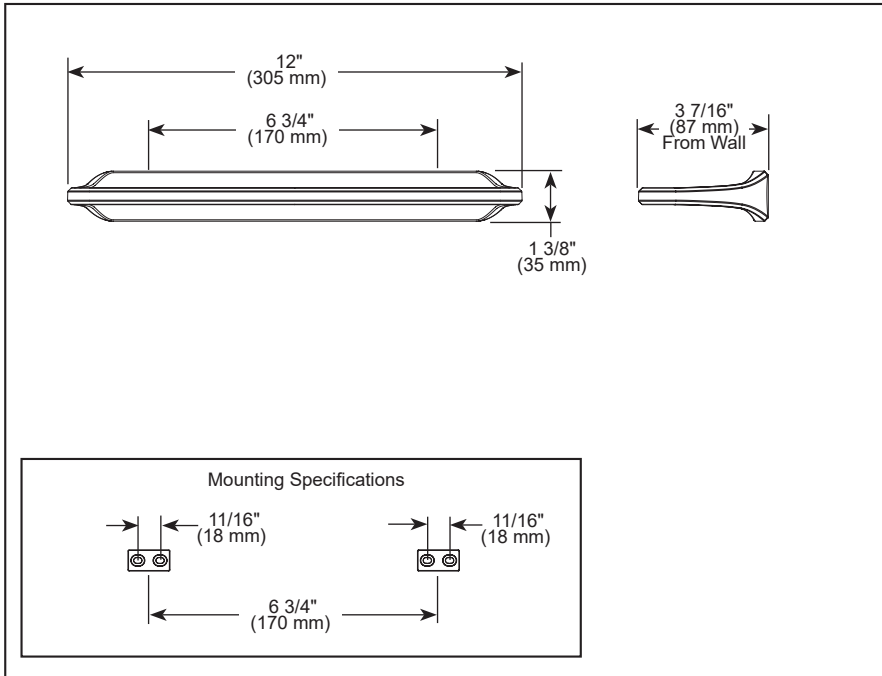

BRIZO®

ACCESSORIES

- Levoir® Collection
- Mini Towel Bar

STANDARD SPECIFICATIONS:

- Wood blocking is preferable behind all wall surfaces. If wood blocking is not available, try finding a wood stud to anchor at least one end of this accessory.
- Mounting hardware and mounting instructions included with product.
- Note: Plastic anchors, screws, toggle bolts, and mounting brackets are included with the mounting hardware.

WARRANTY

- Parts and Finish – Lifetime limited warranty; or for commercial purchasers, 10 years for multi-family residential (apartments and condominiums) and 5 years for all other commercial uses, in each case from the date the product is received by the original purchaser or their authorized representative (installation contractor, etc.).
- Please go to www.brizo.com for the complete details of our limited warranty.

▲ Designate proper finish suffix