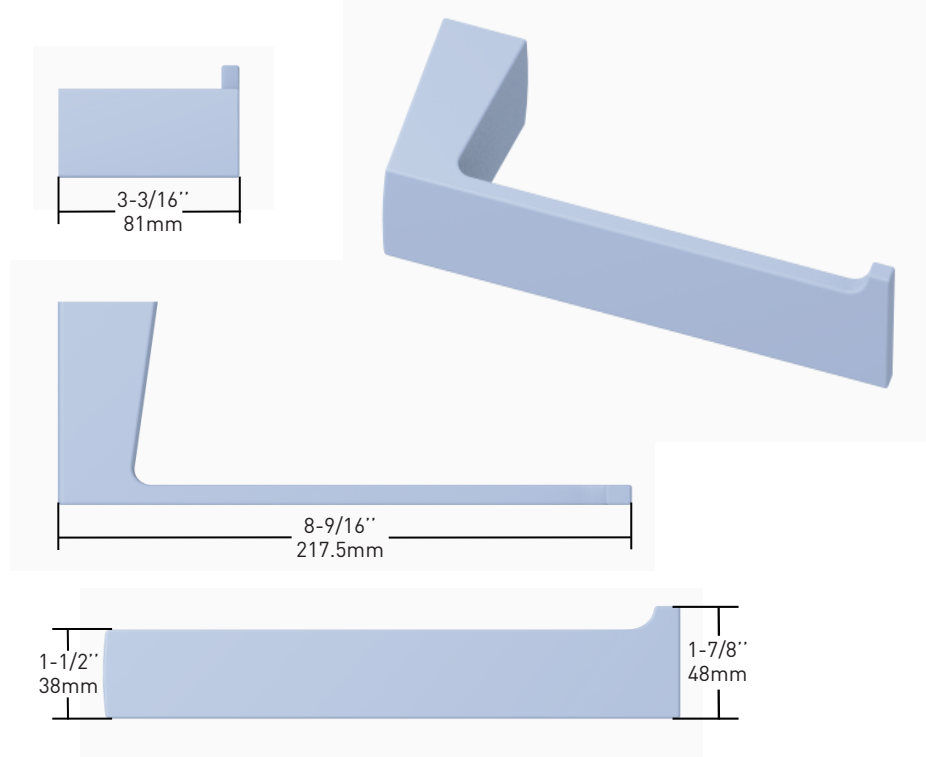

Medora™ Technical Specification

TOWEL RING

YB6886

Stock Numbers:

- **YB6886CH – TOWEL RING**
Chrome Finish
- **YB6886BL – TOWEL RING**
Matte Black Finish
- **YB6886BZG – TOWEL RING**
Bronzed Gold Finish

Dimensions: