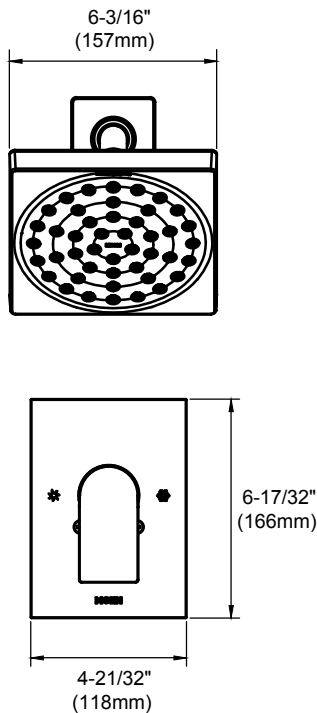

Buy it for looks. Buy it for life.®

Specifications

DESCRIPTION

- Single-handle shower faucet with chrome plated finish
- Includes valve, showerhead, arm, & flange
- 4-port valve body with G1/2" connections
- Hot & cold indicator icons etched onto escutcheon

OPERATION

- Lever style handle
- Pull to open, push lever to close valve
- Temperature controlled through 110° arc of handle travel

FLOW

- Showerhead flow is limited to 1.75 gpm (6.6 L/min)

CARTRIDGE

- 35mm ceramic disk cartridge
- Nonmetallic & nonferrous materials

RIHN™

Single-Handle In-Wall Shower Faucet

Model: 2460

CRITICAL DIMENSIONS

(DO NOT SCALE)