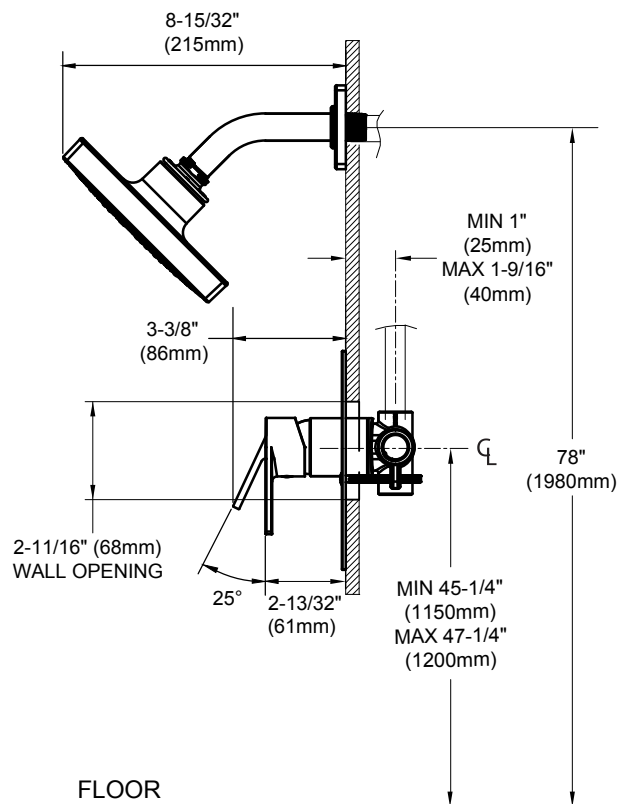

Buy it for looks. Buy it for life.®

Specifications

DESCRIPTION

- Single-handle shower faucet with chrome plated finish
- Includes valve, showerhead, arm, & flange
- 4-port valve body with G1/2" connections
- Hot & cold indicator icons etched onto escutcheon

OPERATION

- Lever style handle
- Pull to open, push lever to close valve
- Temperature controlled through 110° arc of handle travel

FLOW

- Showerhead flow is limited to 1.75 gpm (6.6 L/min)

CARTRIDGE

- 35mm ceramic disk cartridge
- Nonmetallic & nonferrous materials

RIHN™

Single-Handle In-Wall Shower Faucet

Model: 2460

CRITICAL DIMENSIONS

(DO NOT SCALE)