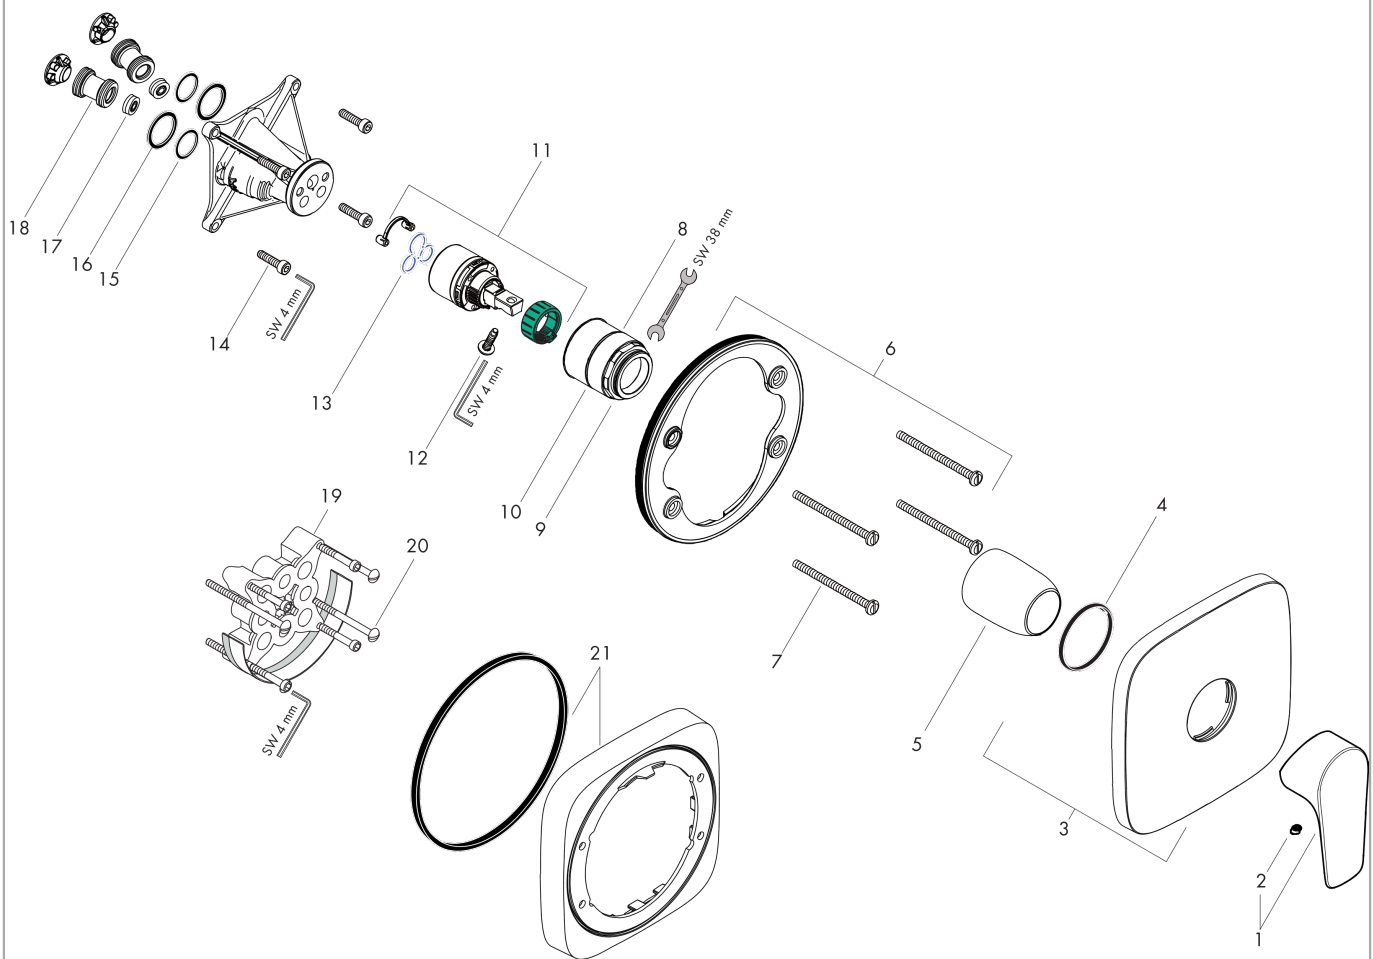

### Scale drawing

### Flowchart

**Talis E**  
**Single lever shower mixer for concealed installation for iBox universal**  
 Surfaces: **Chrome** Article Number: **71765000**

**Exploded Drawing**

Year of production: >10/19

## Talis E

Single lever shower mixer for concealed installation for iBox universal

Surfaces: **Chrome** Article Number: **71765000**

### Spare part list

Year of production: >10/19

Pos.	Description	Article Number	Price	PU
1	handle	92666000	-	1
2	screw cover	96338000	-	1
3	escutcheon 155 / 155 mm	95276000	-	1
4	O-ring 43x3	98418000	-	1
5	sleeve	98790000	-	1
6	holder for escutcheon	98793000	-	1
7	set of fixing screws	96454000	-	1
8	nut	98796000	-	1
9	O-ring 30x1,5	98433000	-	1
10	O-ring 39x1,5	98400000	-	1
11	cartridge, assy	92730000	-	1
12	locking screw for handle	95140000	-	1
13	seal	95008000	-	1
14	set of screws	96525000	-	1
15	O-ring 16x2	98133000	-	1
16	O-Ring 22x2	98185000	-	1
17	flow limiter (22 l/min)	95884000	-	1
18	noise reduction	96429000	-	1
19	extension 25 mm	13595000	-	1
20	set of fixing screws	97747000	-	1
21	extension 22 mm	15597000	-	1
a	concealed item	01800180	-	1