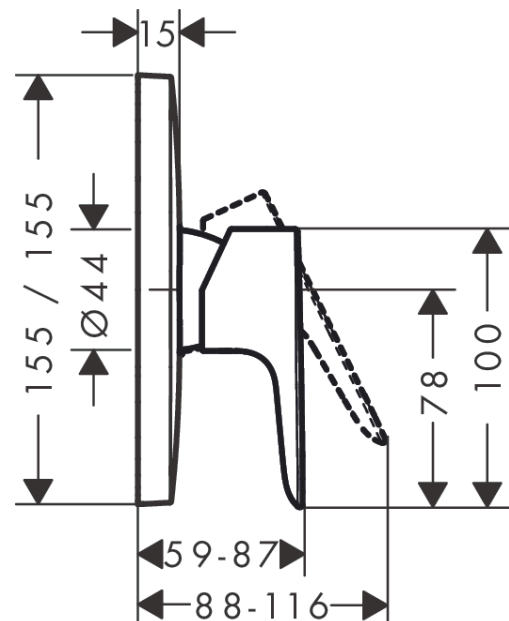

#### product features

- 1 function
- connection type: basic set
- maximum flow rate at 3 bar: 29,3 l/min
- ceramic cartridge
- temperature limitation adjustable

### Scale drawing