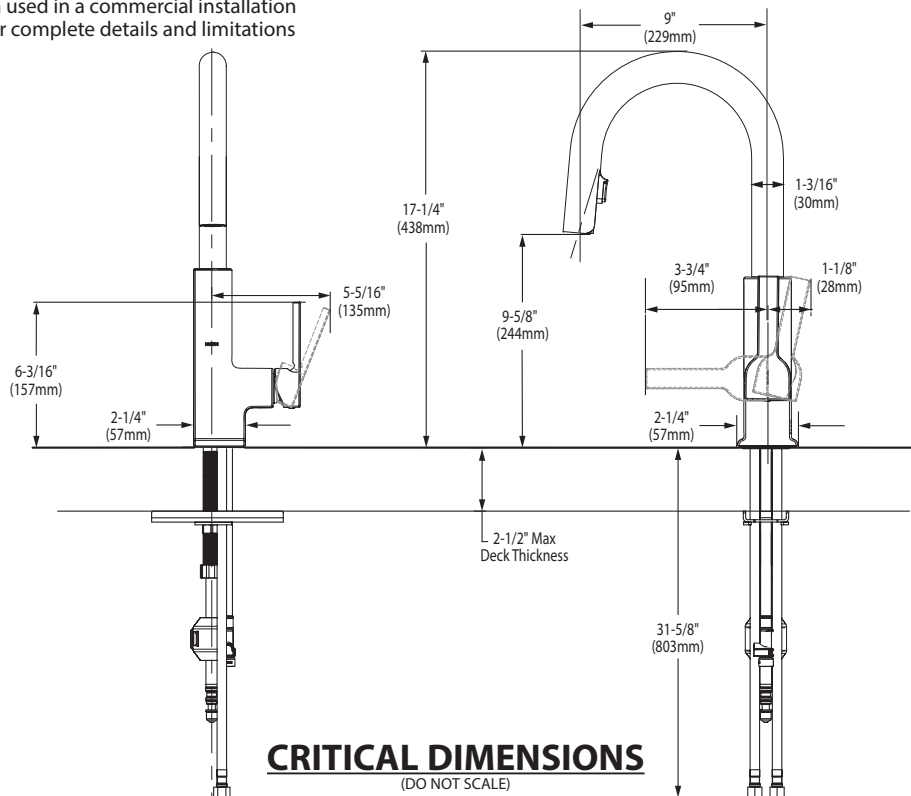

## STō Single Handle High Arc Pulldown Kitchen Faucet

**Models:** S72308 series

**NOTE:** THIS FAUCET IS DESIGNED TO BE INSTALLED THROUGH 1 HOLE, 1-1/2" (38mm) MIN. DIA.

Buy it for looks. Buy it for life.®

## FAUCET DESCRIPTION

- Reflex™ pulldown system offers smooth operation, easy movement and secure docking
- Power Clean™ spray technology
- Metal construction with various finishes identified by suffix
- Quick connect installation
- Pulldown spray with 68" braided hose
- Flexible supply lines with 3/8" compression fittings
- High arc spout provides height and reach to fill or clean large pots while pulldown wand provides the maneuverability for cleaning or rinsing
- 360° rotating spout
- Faucet designed for handle to be mounted on right side