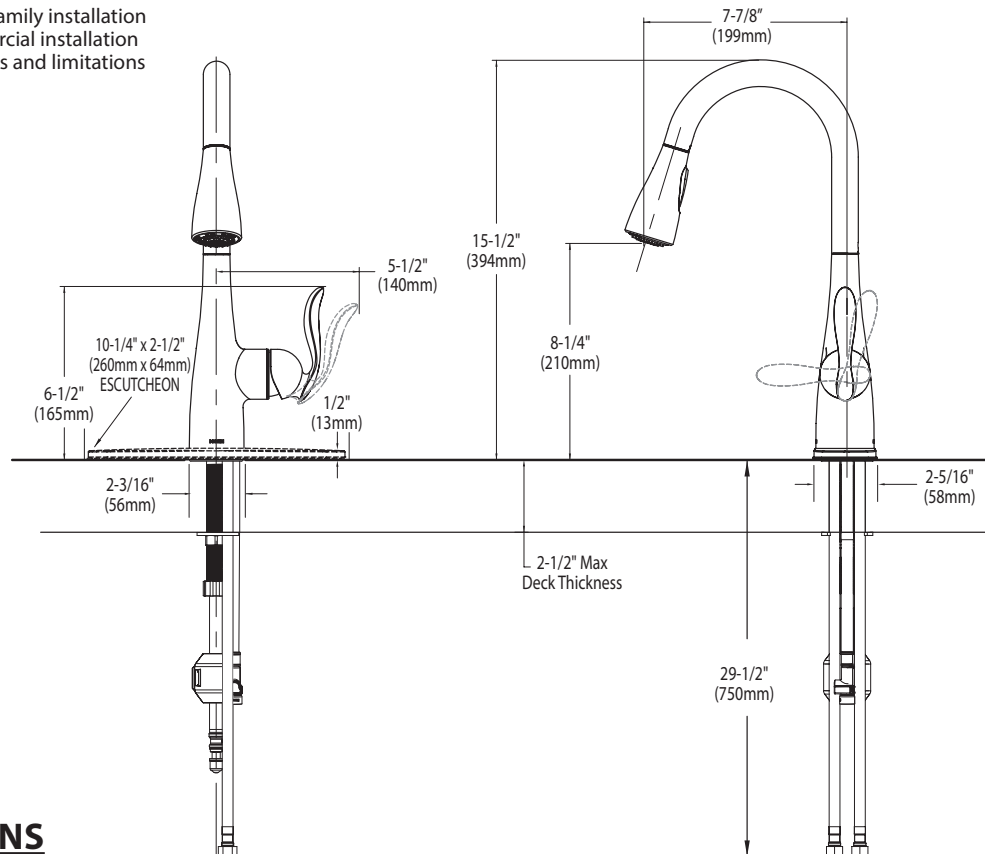

- Flow is limited to 1.5 gpm (5.7 L/min) at 60 psi

CARTRIDGE

- 1255™ Duralast™ cartridge for Single-Handle Faucets

STANDARDS

- Third party certified to IAPMO Green, ASME A112.18.1/CSA B125.1 and all applicable requirements referenced therein
- Certified to NSF 61/9 & 372
- Meets CalGreen and Georgia SB370 requirements
- Complies with California Proposition 65 and with the Federal Safe Drinking Water Act
- The backflow protection system in the device consists of two independently operating check valves, a primary and a secondary which prevent backflow
- ADA  for lever handle

ARBOR™
Single Handle High Arc
Pulldown Kitchen Faucet

Models: 7594 series

NOTE: THIS FAUCET IS DESIGNED TO BE INSTALLED THROUGH 1 OR 3 HOLES, 1-1/2" (38mm) MIN. DIA.

CRITICAL DIMENSIONS

(DO NOT SCALE)

TO ORDER PARTS CALL: 1-800-BUY-MOEN

www.moen.com

FAUCET DESCRIPTION

- Reflex™ pulldown system offers smooth operation, easy movement and secure docking
- Metal construction with various finishes identified by suffix
- Quick connect system
- Pullout spray with 68" braided hose
- Flexible supply lines with 3/8" compression fittings
- High arc spout provides height and reach to fill or clean large pots while pull out wand provides the maneuverability for cleaning or rinsing
- 360° rotating spout
- Power clean spray

OPERATION

- Lever style handle
- Temperature controlled by 100° arc of handle travel
- Operates with less than 5 lbs. of force
- Operates in stream or spray mode in the pullout or retracted position
- When filling a vessel outside the sink, the pause feature conveniently stops the flow of water as the wand passes over the counter top