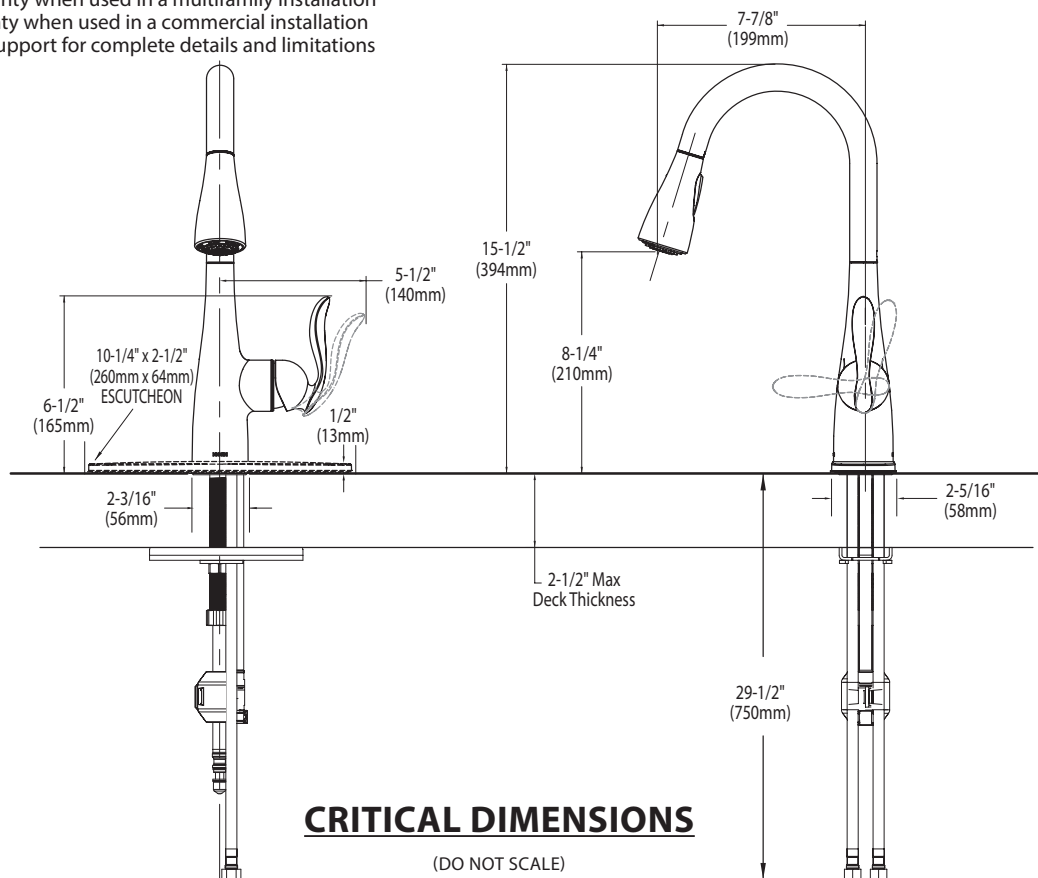

*There is more than one version of this model.
Page down to identify the version you have.*

FAUCET DESCRIPTION

- Reflex™ pulldown system offers smooth operation, easy movement and secure docking
- Metal construction with various finishes identified by suffix
- Duralock™ quick connect system
- Pullout spray with 68" braided hose
- Flexible supply lines with 3/8" compression fittings
- High arc spout provides height and reach to fill or clean large pots while pull out wand provides the maneuverability for cleaning or rinsing
- 360° rotating spout
- Power Boost™ Spray Technology

OPERATION

- Lever style handle
- Temperature controlled by 100° arc of handle travel
- Operates with less than 5 lbs. of force
- Operates in stream or spray mode in the pullout or retracted position
- When filling a vessel outside the sink, the pause feature conveniently stops the flow of water as the wand passes over the counter top

FLOW

- Flow is limited to 1.5 gpm (5.7 L/min) at 60 psi

CARTRIDGE

- 1255™ Duralast™ cartridge for Single-Handle Faucets

STANDARDS

- Third party certified to IAPMO Green, ASME A112.18.1/CSA B125.1 and all applicable requirements referenced therein
- Certified to NSF 61/9 & 372
- Meets CalGreen and Georgia SB370 requirements
- Complies with California Proposition 65 and with the Federal Safe Drinking Water Act
- The backflow protection system in the device consists of two independently operating check valves, a primary and a secondary which prevent backflow
- **ADA**  for lever handle

ARBOR™
Single Handle High Arc
Pulldown Kitchen Faucet

Models: 7594 series

NOTE: THIS FAUCET IS DESIGNED TO BE INSTALLED THROUGH 1 OR 3 HOLES, 1-1/2" (38mm) MIN. DIA.

TO ORDER PARTS CALL: 1-800-BUY-MOEN

www.moen.com