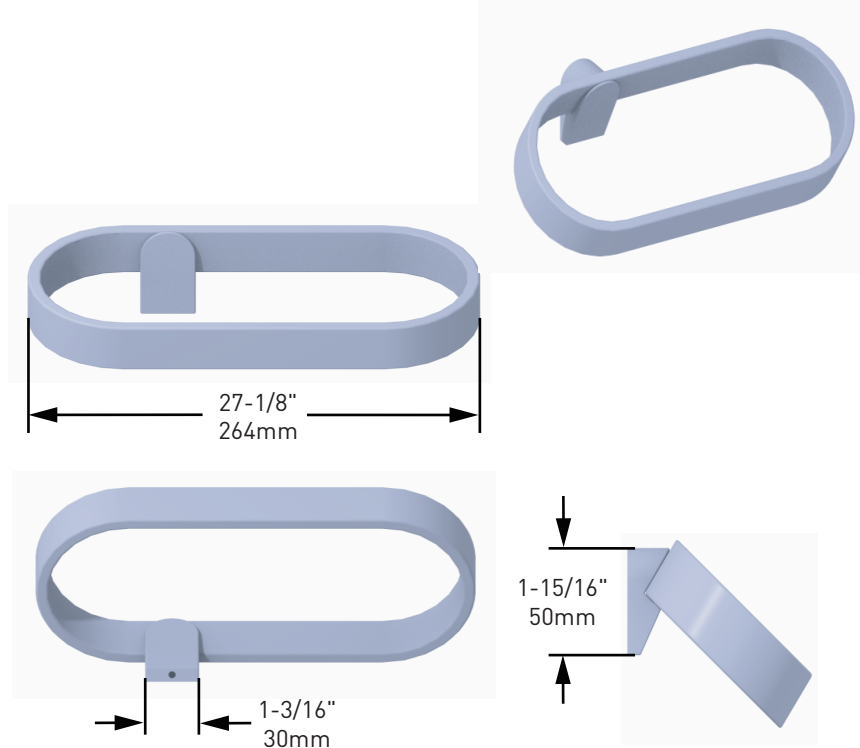

Berat™ Technical Specification

TOWEL RING

YB6786

Stock Numbers:

- **YB6786CH – TOWEL RING**
Chrome Finish
- **YB6786BL – TOWEL RING**
Matte Black Finish
- **YB6786BZG – TOWEL RING**
Bronzed Gold Finish
- **YB6786BN – TOWEL RING**
Brushed Nickel

Dimensions:

Materials:

Towel Rings are constructed of zinc.

Installation Instructions:

Please refer to product instructions for installation steps.

Cleaning Instructions:

To preserve the fine finish of this product, clean only with a soft damp cloth. Dry well. Do not use commercial or abrasive cleaners.