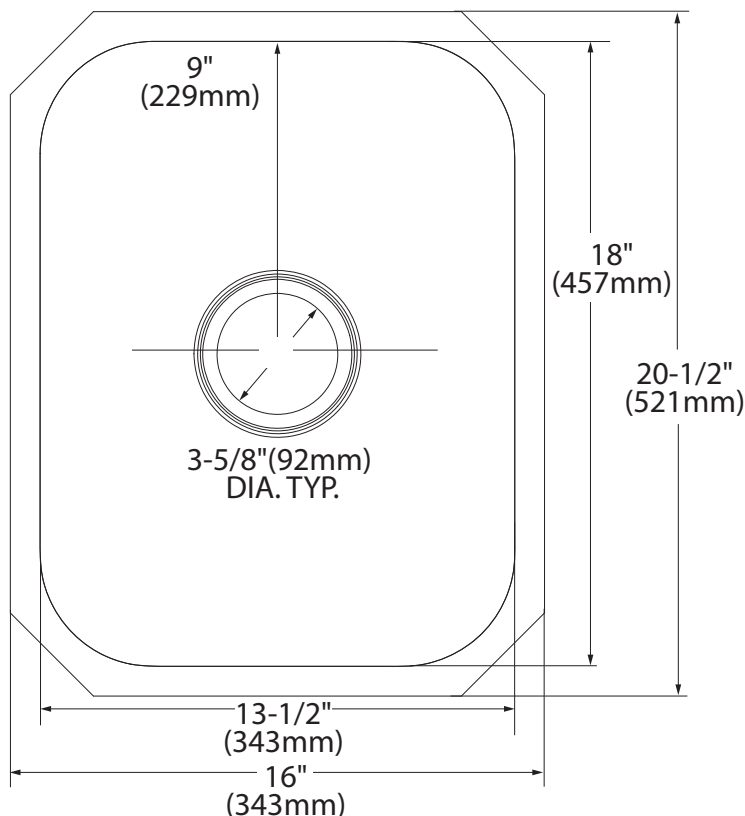

Model Number	Faucet Holes	Depth-Inches	Drain Placement
GS18440	N/A	8"	Center

SINK DESCRIPTION

- 1800 Series single bowl undermount sink
- 18 gauge stainless steel, brushed finish
- Mounting brackets included, no other hardware included
- SoundSHIELD™ sound absorbing system

SINK DIMENSIONS

- Overall: 16" x 20-1/2"
- Bowl: 13-1/2" x 18"
- Drain Size: 3-5/8"

CUT OUT DIMENSIONS

- Cut out template included

STANDARDS

- Third party certified to meet ASME A112.19.3/CSA B45.4 and all applicable specifications referenced therein

CRITICAL DIMENSIONS

(DO NOT SCALE)

Installation Detail

MADE IN THE **USA**