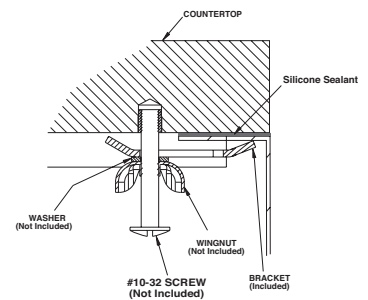

SINK DIMENSIONS

- Overall: 16" x 20-1/2"
- Bowl: 13-1/2" x 18"
- Drain Size: 3-5/8"

CUT OUT DIMENSIONS

- Cut out template included

STANDARDS

- Third party certified to meet ASME A112.19.3/CSA B45.4 and all applicable specifications referenced therein

CRITICAL DIMENSIONS

(DO NOT SCALE)

Installation Detail

MADE IN THE **USA**