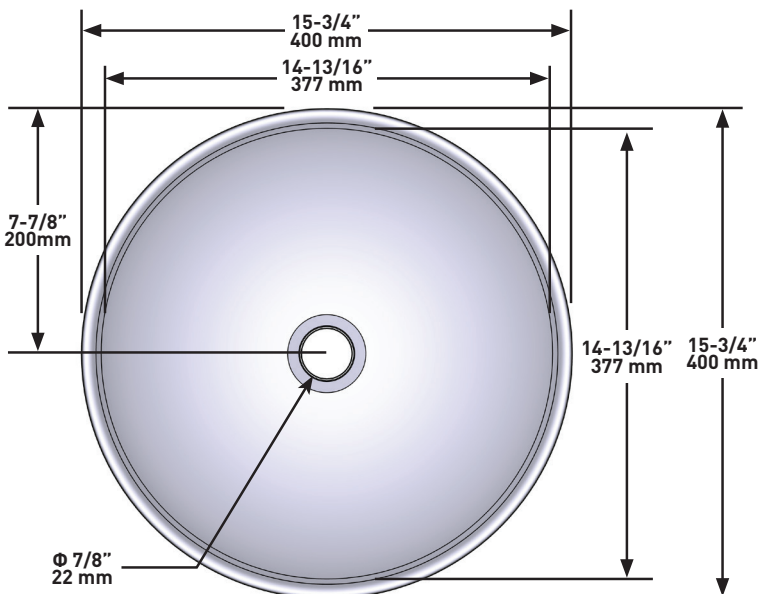

## DESCRIPTION

- Countertop mounted vessel sink
- White vitreous china
- High gloss porcelain finish
- No faucet holes; requires wall or counter-mounted faucet
- Drain not included
- Sink depth 6-13/16" (173mm)

## Vessel Sink

**MODELS:** LS01221

**NOTE:** Refer to installation instructions supplied with Vessel Sink for undermount, countertop or above custom installations.

## CRITICAL DIMENSIONS DO NOT SCALE