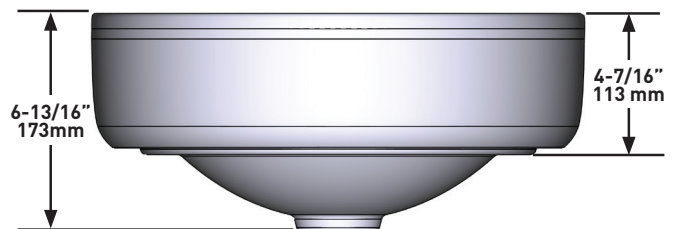

## DESCRIPTION

- Countertop mounted vessel sink
- White vitreous china
- High gloss porcelain finish
- No faucet holes; requires wall or counter-mounted faucet
- Drain not included
- Sink depth 6-13/16" (173mm)

## CRITICAL DIMENSIONS DO NOT SCALE