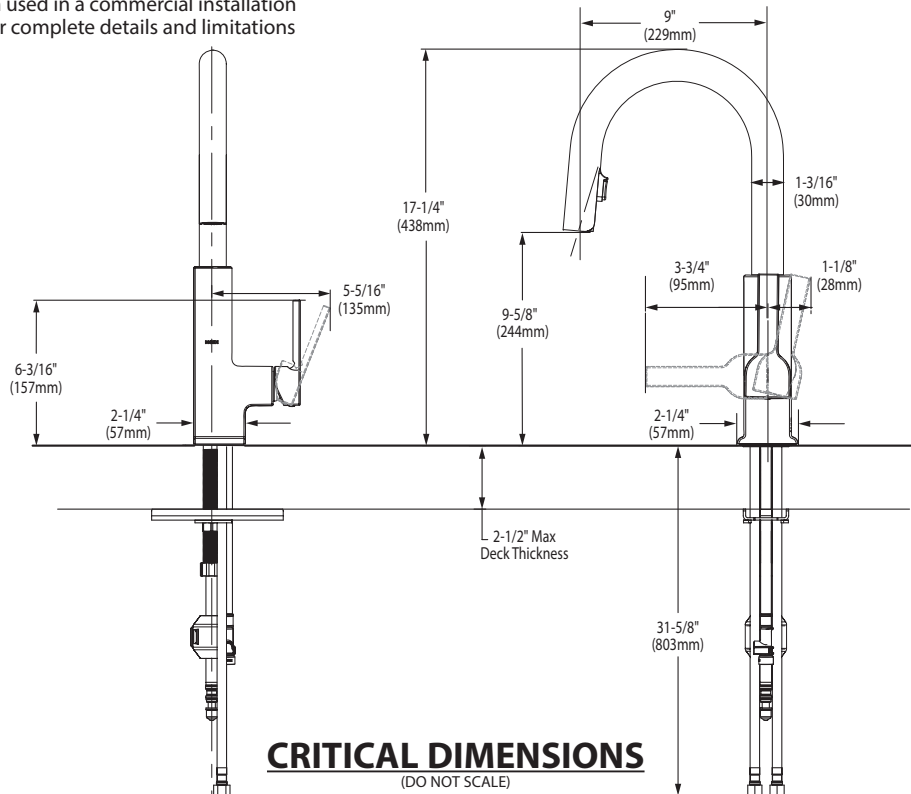

## STō Single Handle High Arc Pulldown Kitchen Faucet

**Models:** S72308 series

**NOTE:** THIS FAUCET IS DESIGNED TO BE INSTALLED THROUGH 1 HOLE, 1-1/2" (38mm) MIN. DIA.

Buy it for looks. Buy it for life.®